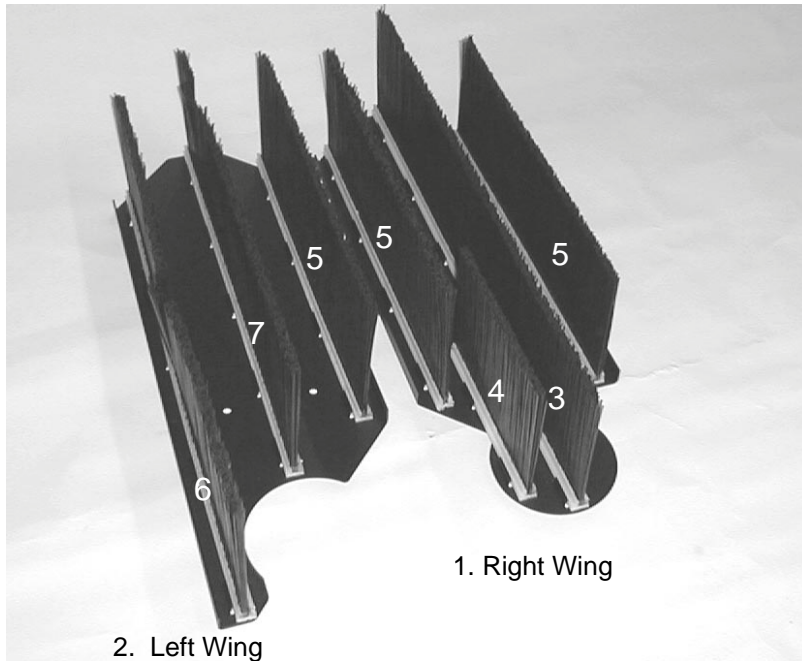

PARTS LIST

JRCO V-Broom Sweeper

Drawing No.	Part No.	Description	Qty.
1	8401	Broom wing, right	1
2	8402	Broom wing, left	1
3	8407	Bristle, right wing, center, 33 1/4	1
4	8409	Bristle, right wing, short, 10 1/2	1
5	8408	Bristle, outer 22"	3
6	8426	Bristle, left wing front, 31 1/4	1
7	8420	Bristle, left wing center, 26"	1
8	8403	Center plate	1
9	8404	Extension arm	2
10	8405	Cross brace, inner	1
11	8406	Cross brace, outer	1
12	8411	Wheel mount	1
13	8412	Mount arm	2

Drawing No.	Part No.	Description	Qty.
14	8413	Handle channel	1
15	8414	Handle	1
16	8415	Handle extension	1
17	8425	Handle grip	1
18	8419	Hardware bag	1
19	7347	U-bracket bag	1
20	7807	Caster wheel assembly	1

HH= Hex head; SS= Stainless steel