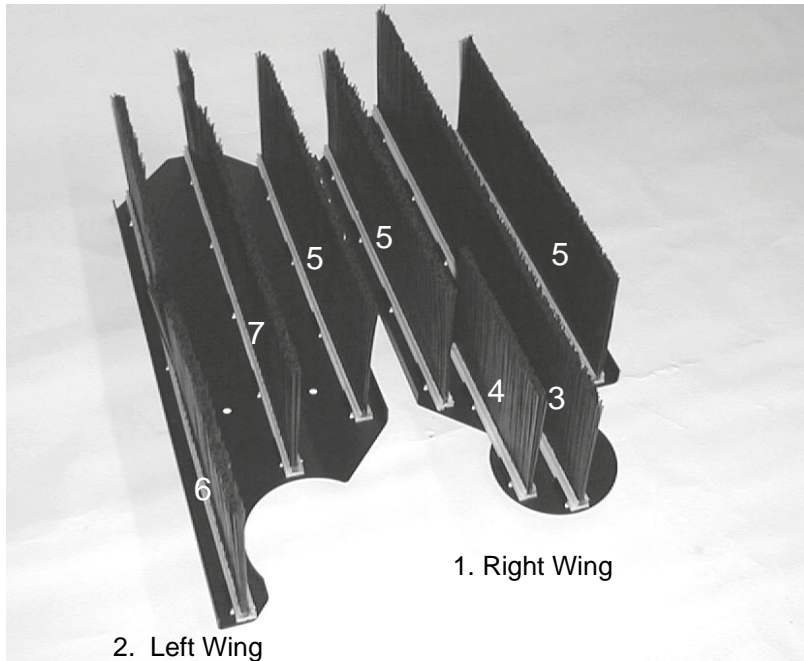

PARTS LIST

JRCO V-Broom Sweeper

Drawing No.	Part No.	Description	Qty.
1	8401	Broom wing, right	1
2	8402	Broom wing, left	1
3	8407	Bristle, right wing, center, 33 1/4	1
4	8409	Bristle, right wing, short, 10 1/2	1
5	8408	Bristle, outer 22"	3
6	8426	Bristle, left wing front, 31 1/4	1
7	8420	Bristle, left wing center, 26"	1
8	8403	Center plate	1
9	8404	Extension arm	2
10	8405	Cross brace, inner	1
11	8406	Cross brace, outer	1
12	8411	Wheel mount	1
13	8412	Mount arm	2

Drawing No.	Part No.	Description	Qty.
14	8413	Handle channel	1
15	8414	Handle	1
16	8415	Handle extension	1
17	8425	Handle grip	1
18	8419	Hardware bag	1
19	7347	U-bracket bag	1
20	7807	Caster wheel assembly	1

HH= Hex head; SS= Stainless steel